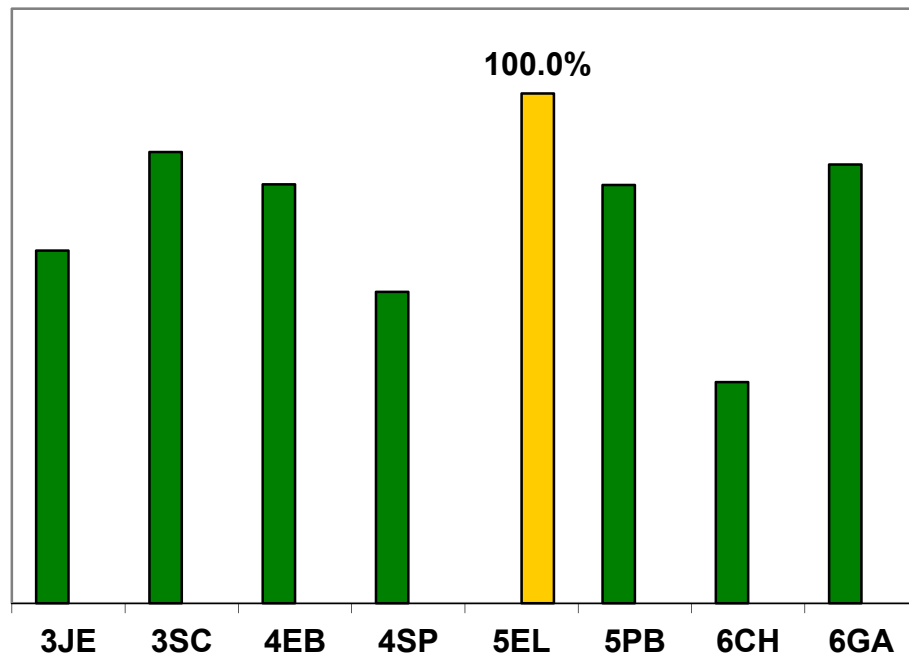

Attendance News

Well done to **3JE, 3SC, 4EB, 5EL, 5PB, 6GA** who achieved their target of **96%** last week!

Whole school attendance was 96.84%

	18/09/2017	25/09/2017	Change	
3JE	97.86	96.3	-1.56%	↓
3SC	96.2	98.62	2.42%	↑
4EB	92.41	97.86	5.45%	↑
4SP	94.00	95.33	3.86%	↑
5EL	96.43	100	3.57%	↑
5PB	95.81	97.85	2.04%	↑
6CH	93.93	93.21	-0.72%	↓
6GA	96.67	98.33	1.66%	↑

5EL had the highest attendance last week!

Will your class be the attendance champions next week?!