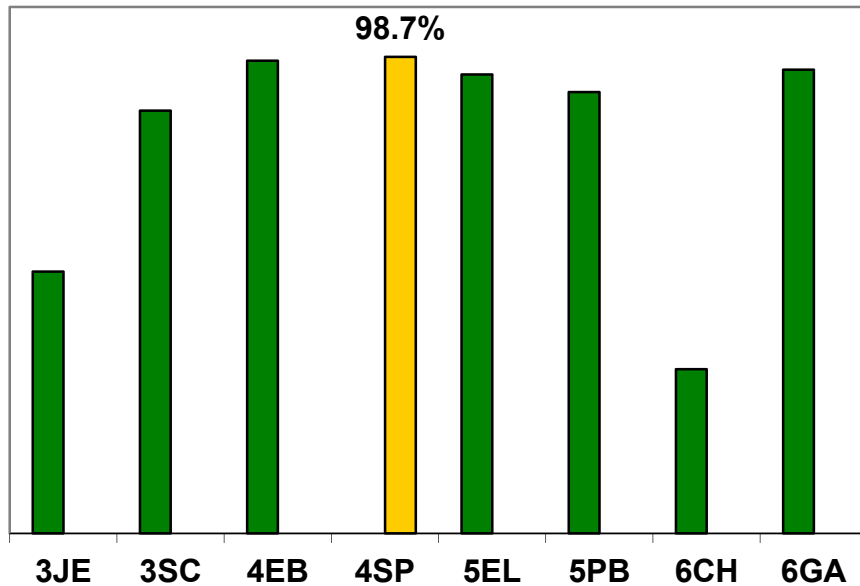

Attendance News

Well done to **3SC, 4EB, 4SP, 5EL, 5PB** and **6GA** who achieved their target of **96%** last week!

Whole school attendance was 96.2%

	25/09/2017	02/10/2017	Change	
3JE	96.3	92.96	-3.34%	↓
3SC	98.62	97.24	-1.38%	↓
4EB	97.86	98.57	0.71%	↑
4SP	95.33	98.67	3.34%	↑
5EL	100	98.21	-1.79%	↓
5PB	97.86	97.74	-0.12%	↓
6CH	93.21	90.36	-2.85%	↓
6GA	98.33	98.33	0%	

4SP had the highest attendance last week!

Will your class be the attendance champions next week?!